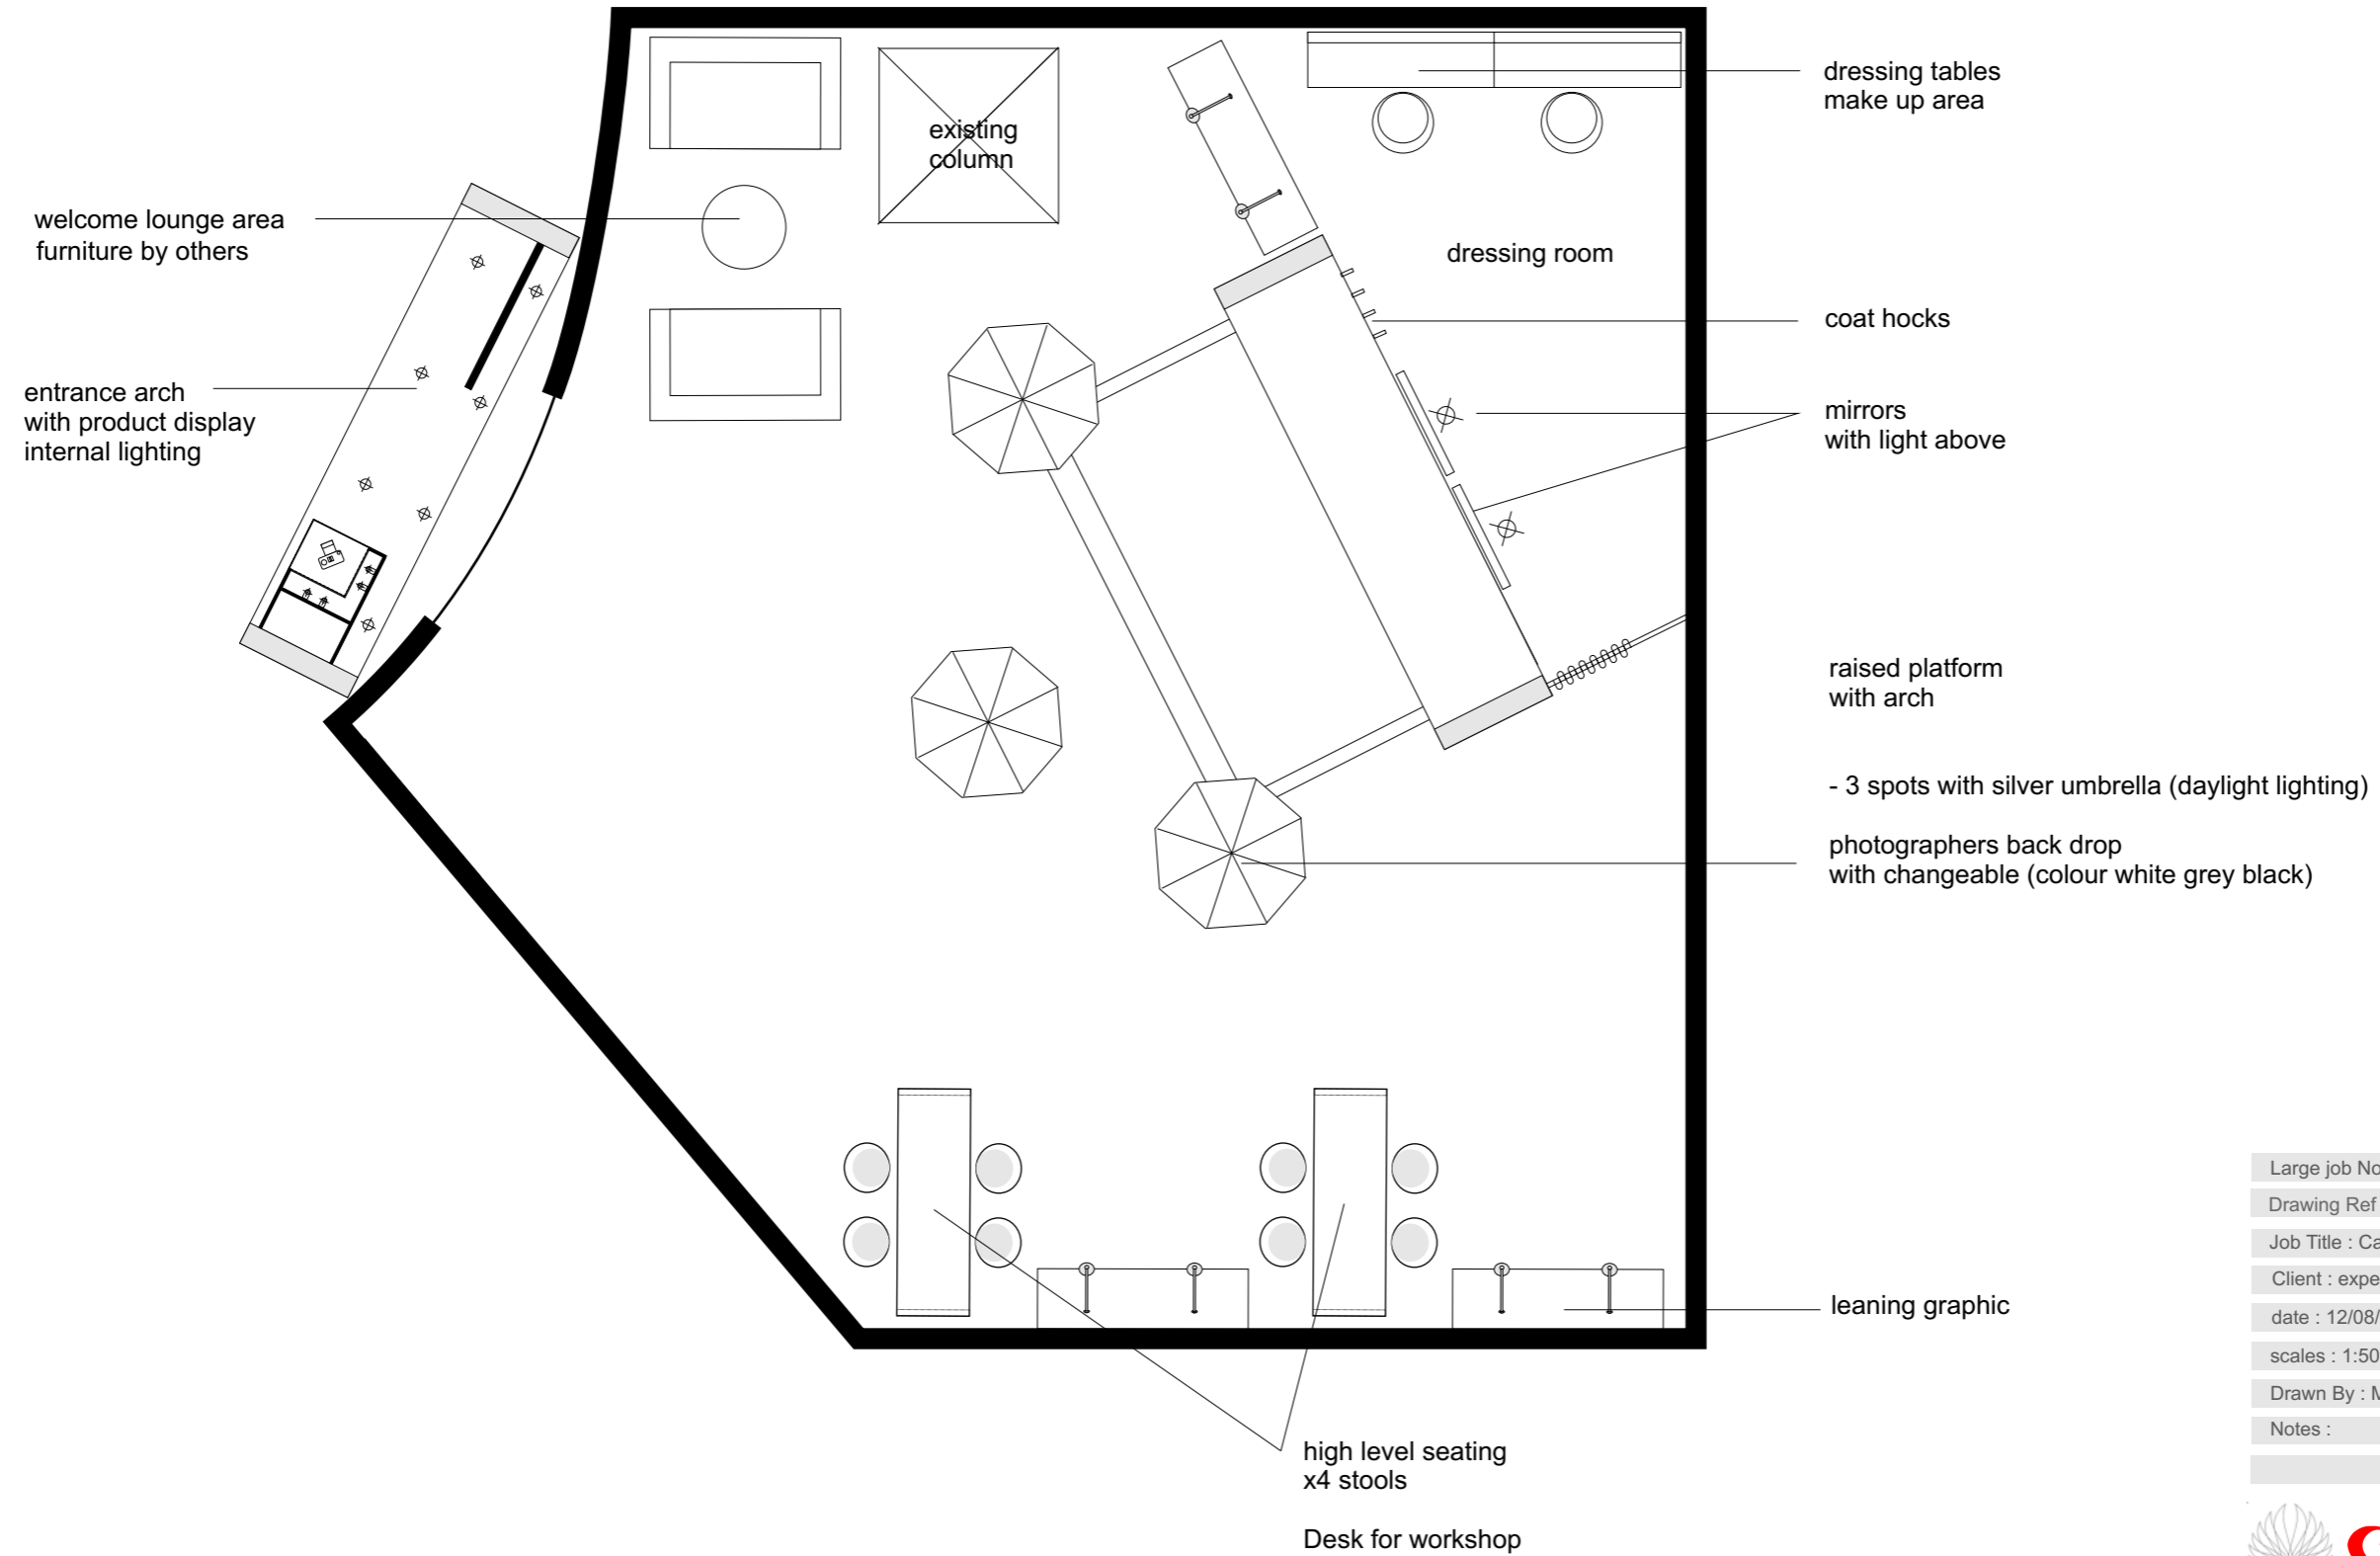

# MFW Studio

Large job No : 3766	Rev : 03
Drawing Ref : Studio	
Job Title : Canon MFW	
Client : experience-worldwide	
date : 12/08/09	
scales : 1:50	
Drawn By : Mitchell Brewer	
Notes :	

This drawing is copyright and no portion should be used without consent.

All dimensions and levels on this drawing are to be checked on site by contractor and any discrepancies reported to the designer prior to commencement of the work.

this drawing is not to be scaled.